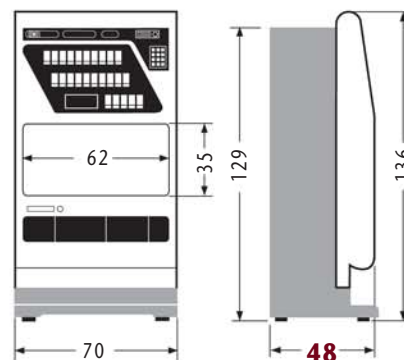

INTERNATIONAL M

GERMANY
Deutsche Wurlitzer GmbH
Niederdorf 5
D-32351 Stemwede-Levern
Tel.: +49 (0)5745 28-0
Fax: +49 (0)5745 28220
www.deutsche-wurlitzer.de
contact@deutsche-wurlitzer.de

GREAT BRITAIN
Deutsche Wurlitzer UK
13 Moorbrook
Southmead Industrial Estate
Didcot, Oxfordshire, OX11 7HP
Tel.: +44 (0)1235 813400
Fax: +44 (0)1235 811109
www.deutsche-wurlitzer-uk.com
info@deutsche-wurlitzer-uk.com

USA
Deutsche Wurlitzer USA Inc.
1341 Estes Street
Gurnee, Illinois 60031
Tel.: +1 847 662 1700
Fax: +1 847 662 1212
www.dw-usa.net
info@dw-usa.net