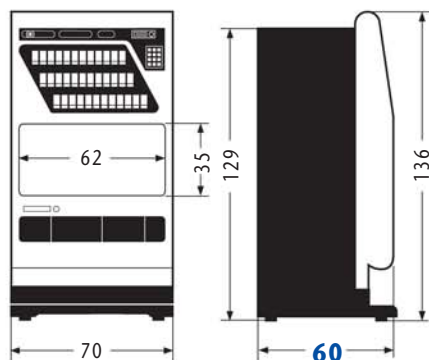

INTERNATIONAL L